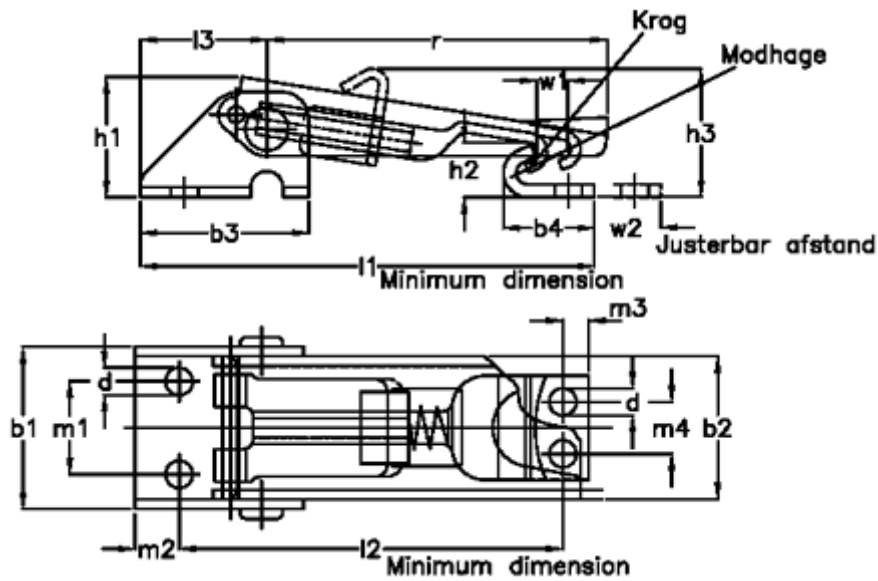

Article number: 20697051

Description: E+G Klee hook clamp
GN 831-100-S-NI-2

Measures

b1 = 25.5	Holding force N = 1000	r = 51
b2 = 22	l1 = 70	Size = 100
b3 = 26	l2 = 56	w1 = 5.5
b4 = 14	l3 = 19.5	w2 adjustable range = 12
d = 4.2	m1 = 14.3	
h1 = 18.5	m2 = 7	
h2 = 8.5	m3 = 4	
h3 = 21.5	m4 = 8	